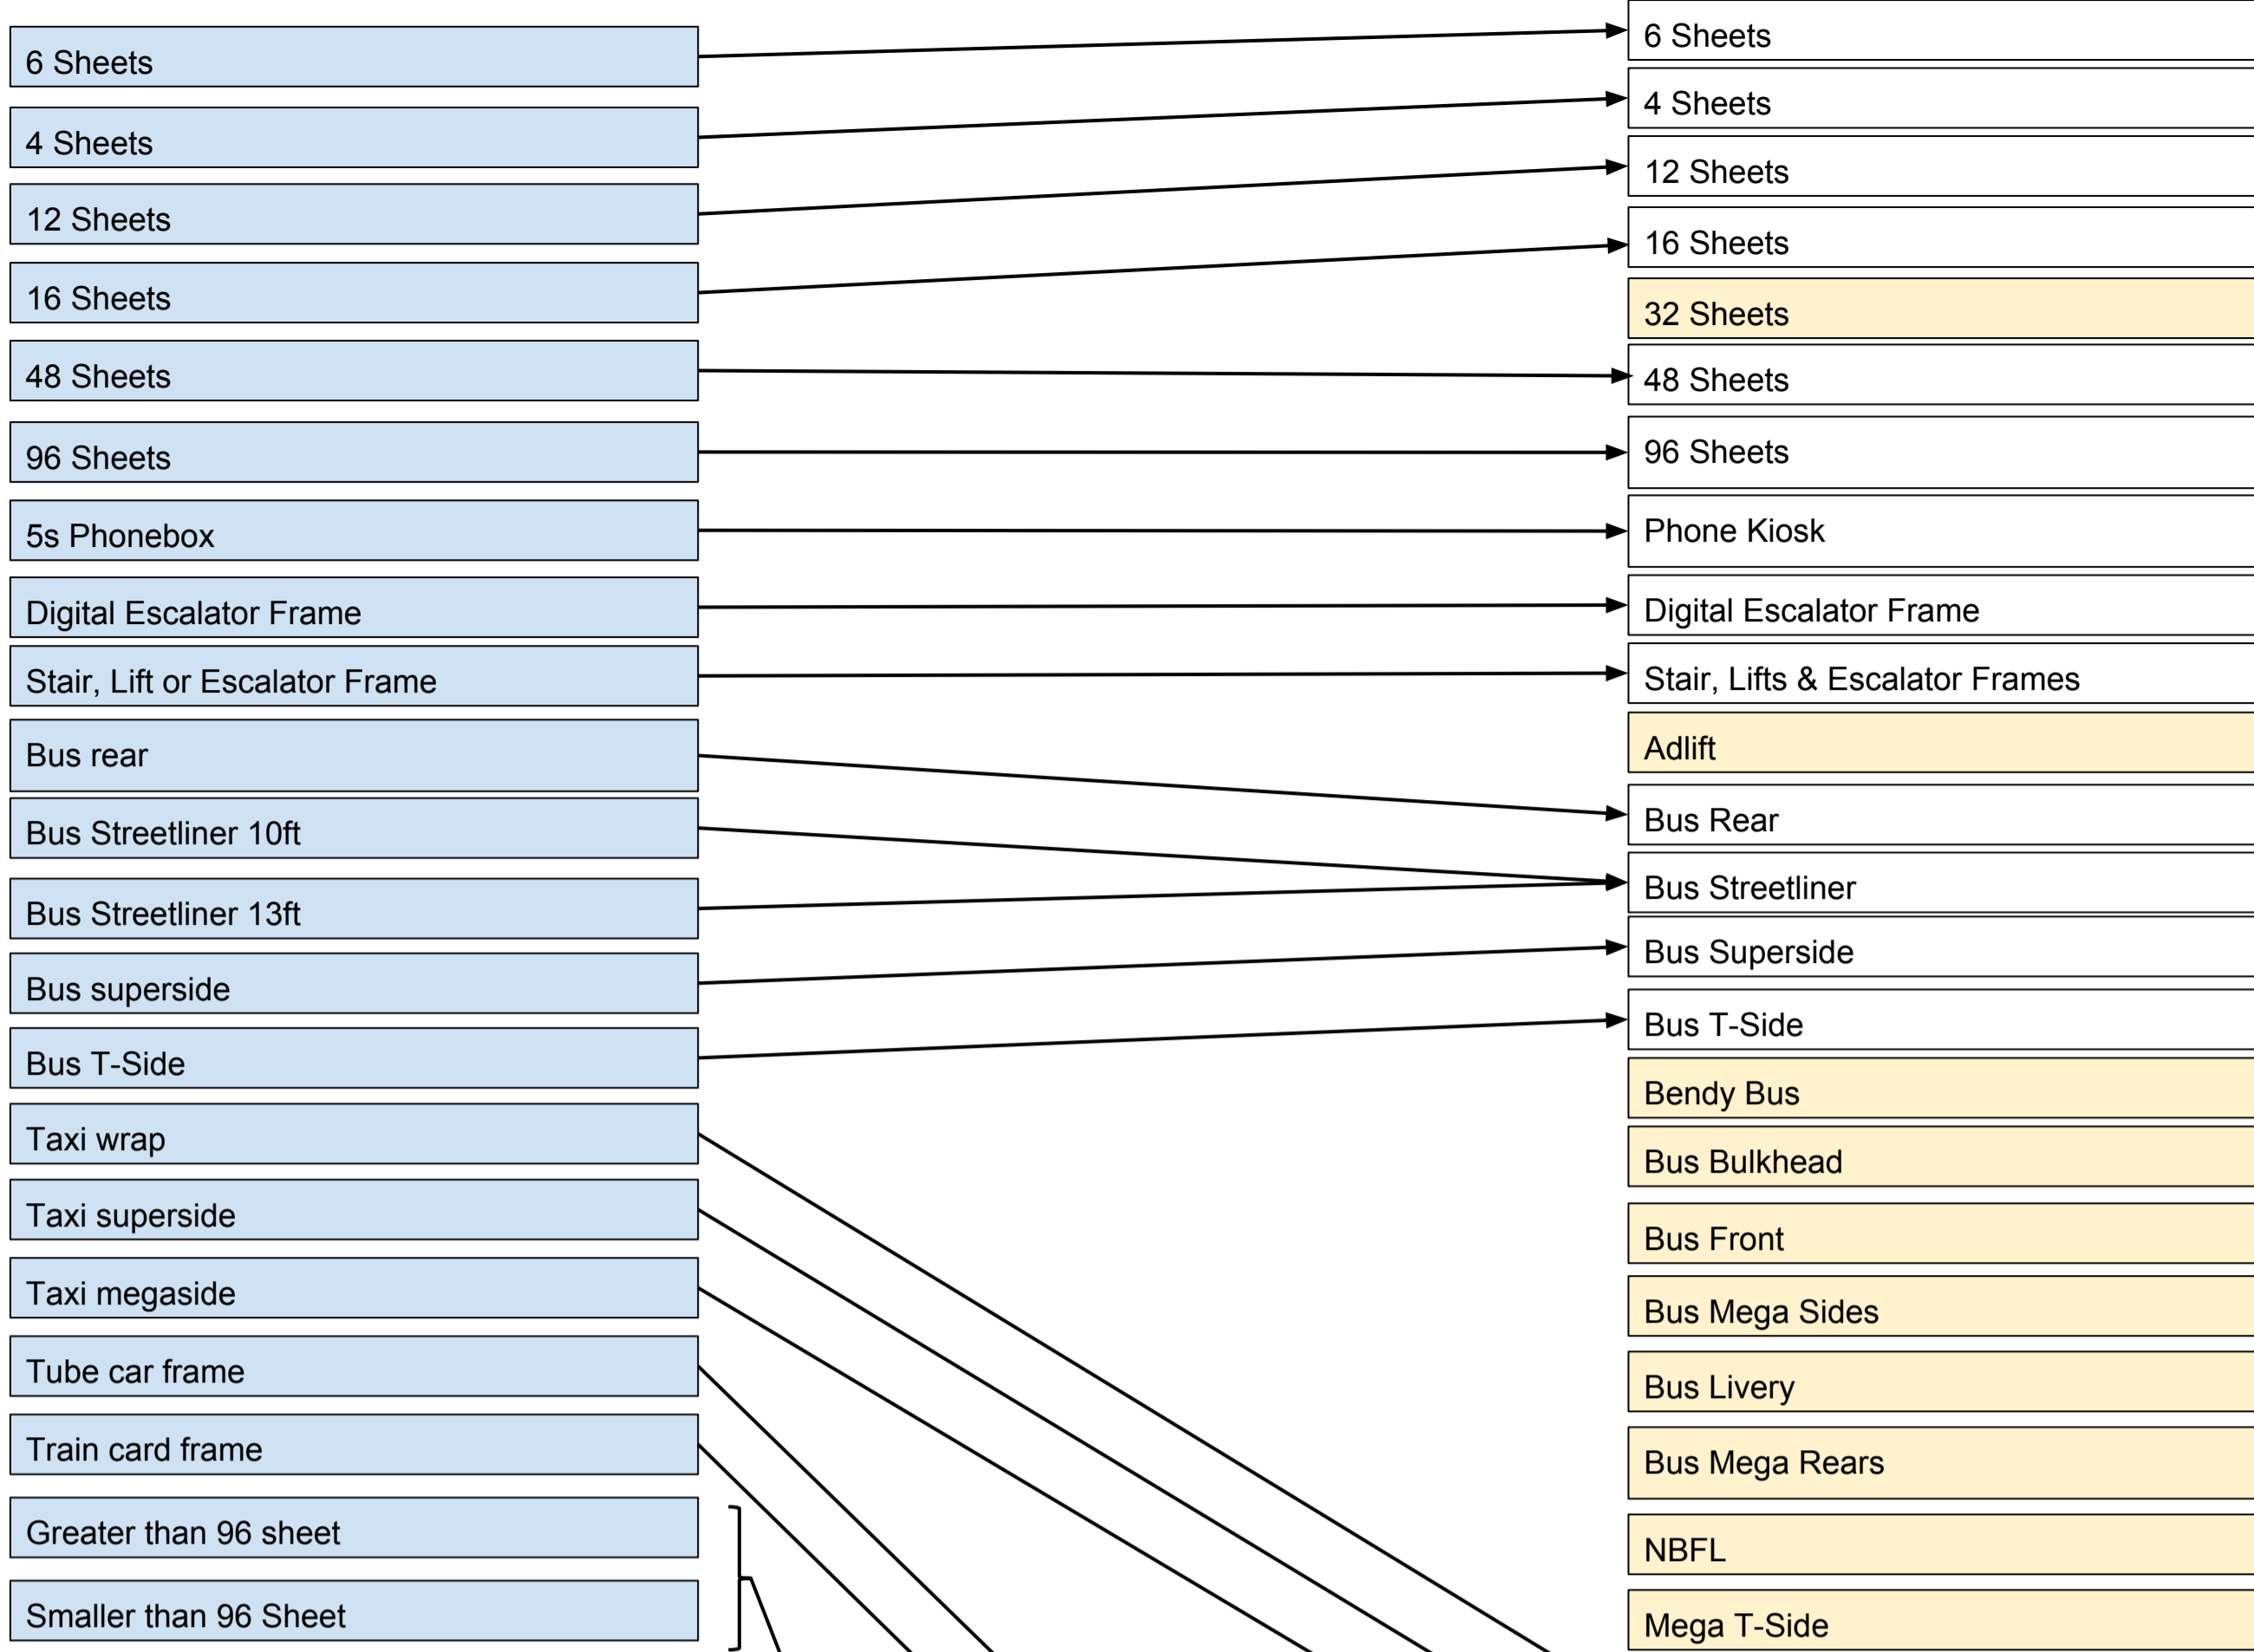

**Route Standard Dimensions**

**SPACE Standard Formats**

The SPACE formats coloured in yellow don't have a corresponding Route dimension, so are only available for frames not on Route.

When inputting a new frame via the WebUI or API we have to offer the option of adding Bus Streetliner (10ft) or Bus Streetliner (13ft) as Route differentiates between the two.

The frames in 'Greater/Less than 96 sheet will be allocated according to dimensions.

All formats could be back, front or not illuminated.

All formats could be Static, Digital (Still), Digital (Moving), Scrolling, Ultravision\* or HD\*.

These two data sets are stored separately from the format to allow future expansion of formats.

\*Not available for Route Frames